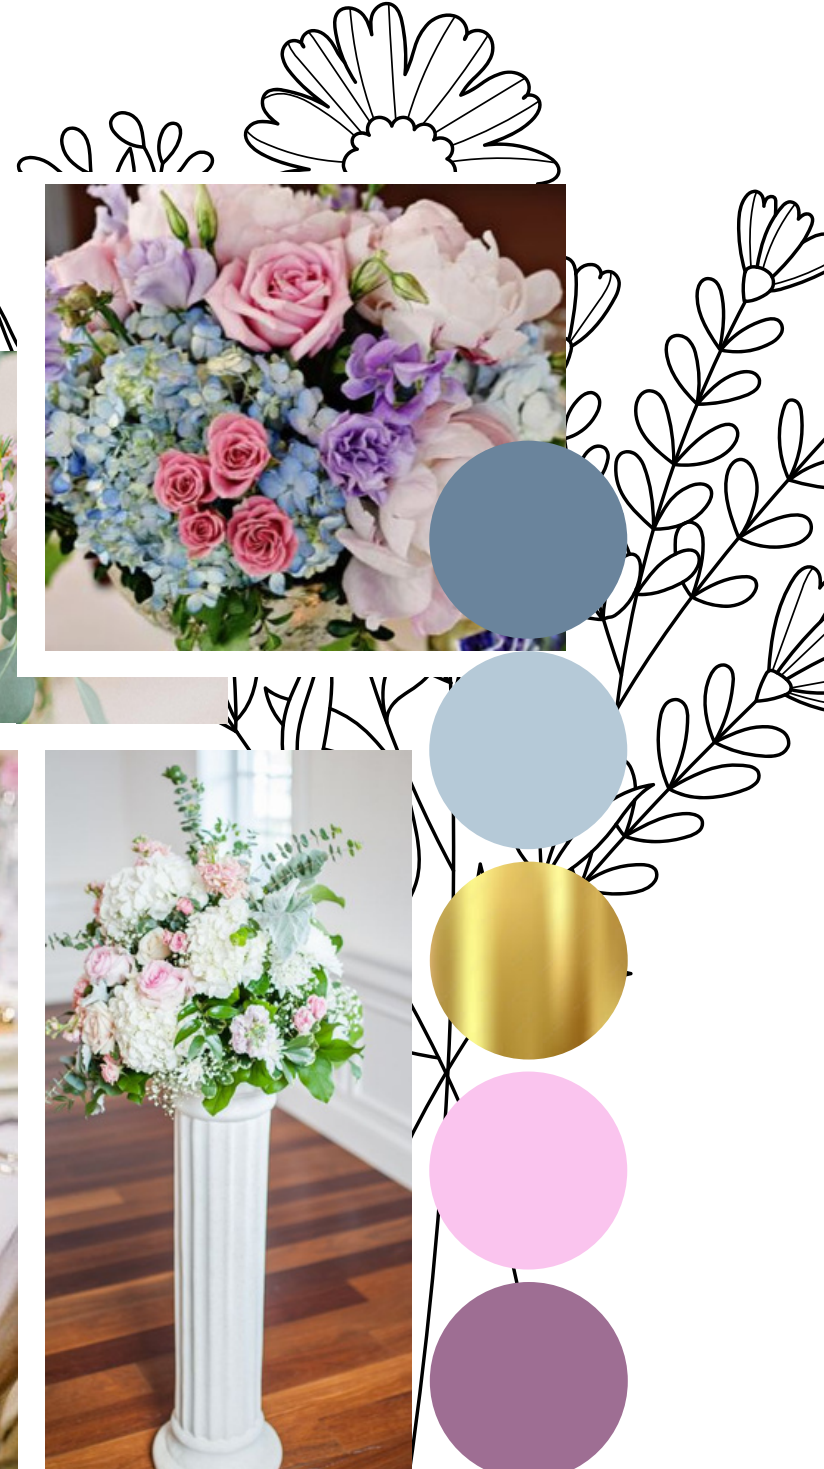

# English Garden

Pastel florals with classic white

## Guest Tables (~\$180 per table):

White polyester linen on a 5' round table with classic gold chivari chairs with cream seat cushions (sits 8).

Place settings with pink and gold Bella white glass charger plates and ice blue duchess napkins.

Centerpieces consisting of a fresh floral arrangement with blush pink, pastel blue and lilac flowers in a gold goblet vase surrounded by three clear votives with tea lights.

Centerpiece consisting of runs of fresh greenery and florals with clear votives and two white roman pillars with floral arrangements framing the head table